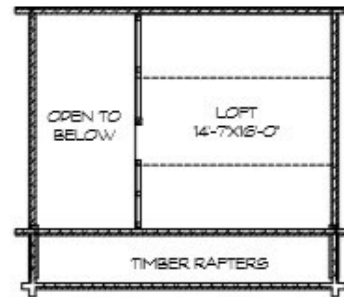

Winterhaven

Sq. Ft: 608
Size: 22x16
Baths: 1
Bedrooms: 2

FRONT

LEFT

REAR

RIGHT

FIRST FLOOR

SECOND FLOOR