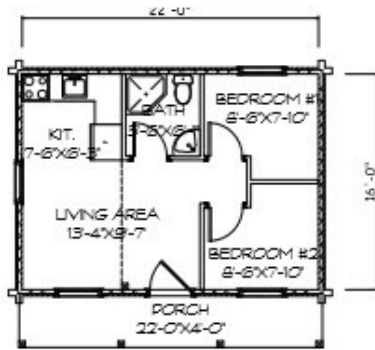

Winterhaven

Sq. Ft: 608
Size: 22x16
Baths: 1
Bedrooms: 2

FRONT

LEFT

REAR

RIGHT

FIRST FLOOR

SECOND FLOOR