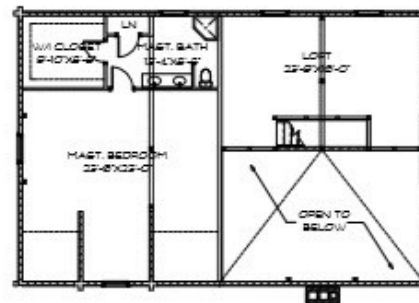

# Victoria

Sq. Ft: 2522  
Size: 48x32  
Baths: 2  
Bedrooms: 3

FRONT

LEFT

REAR

RIGHT

FIRST FLOOR

SECOND FLOOR