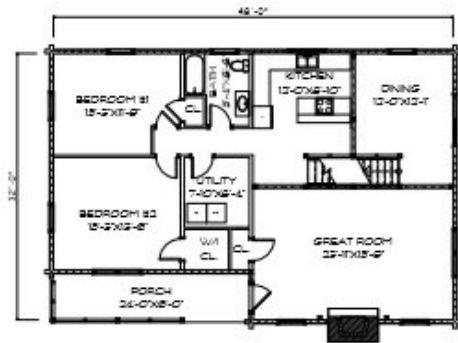

# Victoria

Sq. Ft: 2522  
Size: 48x32  
Baths: 2  
Bedrooms: 3

FRONT

LEFT

REAR

RIGHT

FIRST FLOOR

SECOND FLOOR