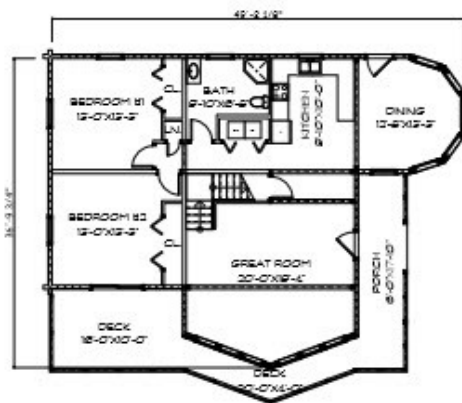

# Tahoe

Sq. Ft: 2065  
Size: 49X36  
Baths: 2  
Bedrooms: 3

FRONT

LEFT

REAR

RIGHT

FIRST FLOOR

SECOND FLOOR