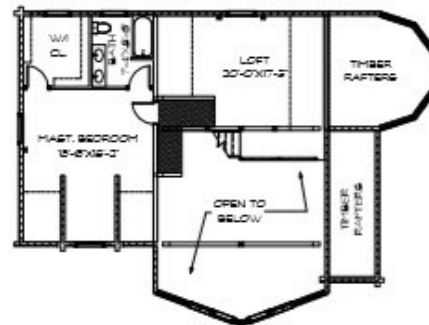

# Tahoe

Sq. Ft: 2065  
Size: 49X36  
Baths: 2  
Bedrooms: 3

FRONT

LEFT

REAR

RIGHT

FIRST FLOOR

SECOND FLOOR