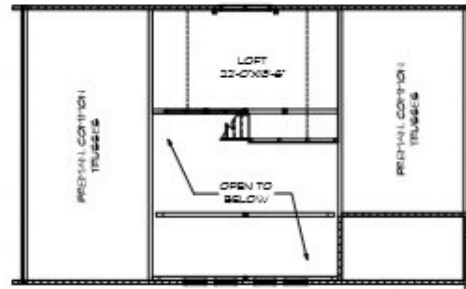

# Springfield

Sq. Ft: 1900  
Size: 52x32  
Baths: 2  
Bedrooms: 3

FRONT

LEFT

REAR

RIGHT

FIRST FLOOR

SECOND FLOOR