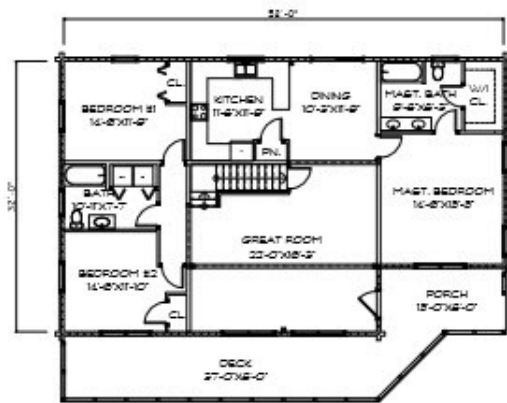

# Springfield

Sq. Ft: 1900  
Size: 52x32  
Baths: 2  
Bedrooms: 3

FRONT

LEFT

REAR

RIGHT

FIRST FLOOR

SECOND FLOOR