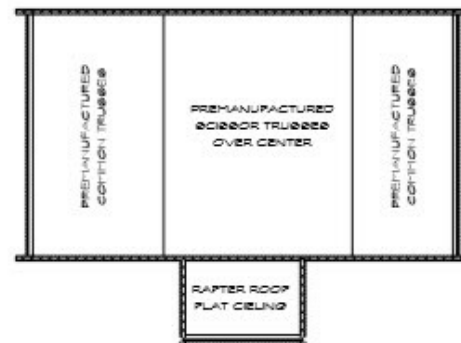

Riverside

Sq. Ft: 1047
Size: 42x24
Baths: 2
Bedrooms: 2

FRONT

LEFT

REAR

RIGHT

FIRST FLOOR

SECOND FLOOR