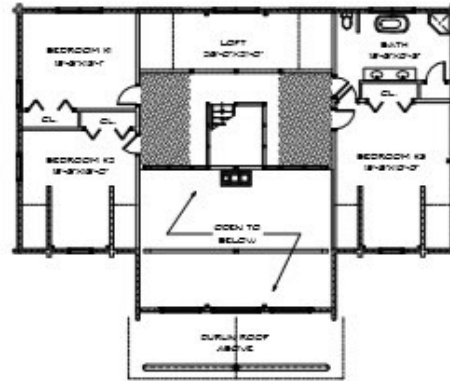

Ripogenus

Sq. Ft: 3634
Size: 58x40
Baths: 2.5
Bedrooms: 4

FRONT

LEFT

REAR

RIGHT

FIRST FLOOR

SECOND FLOOR