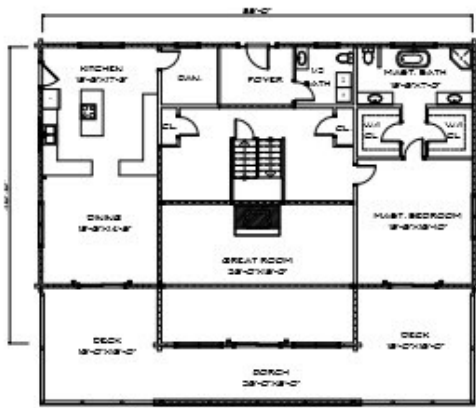

Ripogenus

Sq. Ft: 3634
Size: 58x40
Baths: 2.5
Bedrooms: 4

FRONT

LEFT

REAR

RIGHT

FIRST FLOOR

SECOND FLOOR