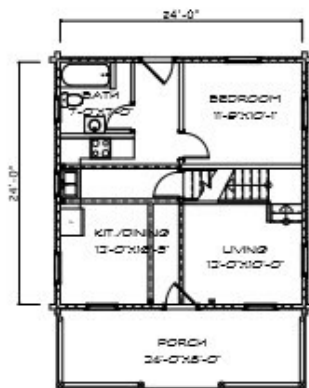

# Poacher

Sq. Ft: 1127  
Size: 24x24  
Baths: 1  
Bedrooms: 1

FRONT

LEFT

REAR

RIGHT

FIRST FLOOR

SECOND FLOOR