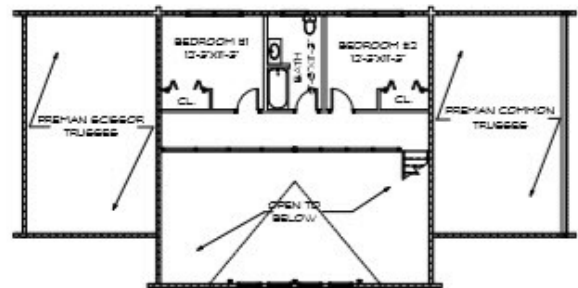

Moosehead

Sq. Ft: 2431
Size: 64x32
Baths: 2.5
Bedrooms: 3

FRONT

LEFT

REAR

RIGHT

FIRST FLOOR

SECOND FLOOR