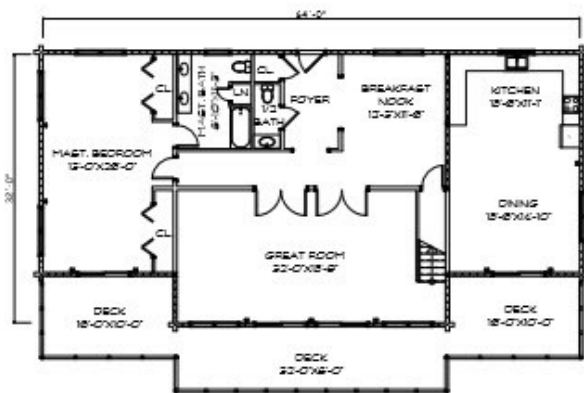

Moosehead

Sq. Ft: 2431
Size: 64x32
Baths: 2.5
Bedrooms: 3

FRONT

LEFT

REAR

RIGHT

FIRST FLOOR

SECOND FLOOR