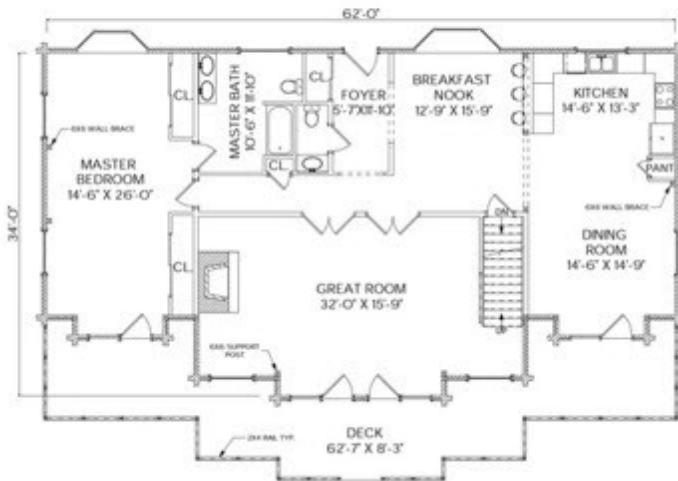

The Moosehead

Sq. Ft.: 2,448
Size: 62'Wx34'L
Baths: 3
Bedrooms: 3

FRONT

LEFT

REAR

RIGHT

FIRST FLOOR

SECOND FLOOR