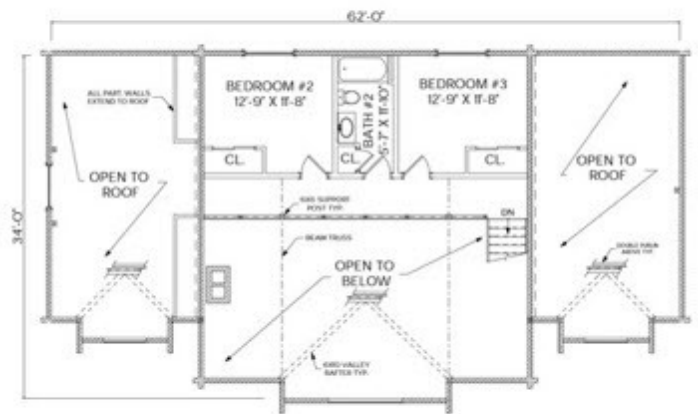

The Moosehead

Sq. Ft.: 2,448
Size: 62'Wx34'L
Baths: 3
Bedrooms: 3

FRONT

LEFT

REAR

RIGHT

FIRST FLOOR

SECOND FLOOR