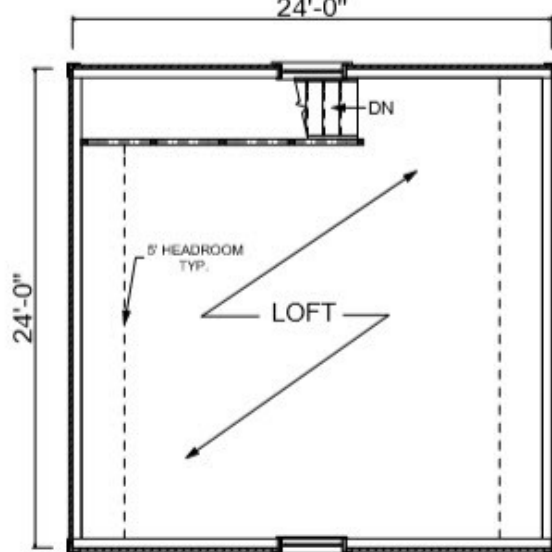

# Log Sided Gambrel Garage

Sq. Ft.: 1066  
Size: 24'Wx24'L

FRONT

LEFT

REAR

RIGHT

24'-0"

24'-0"

FIRST FLOOR

SECOND FLOOR