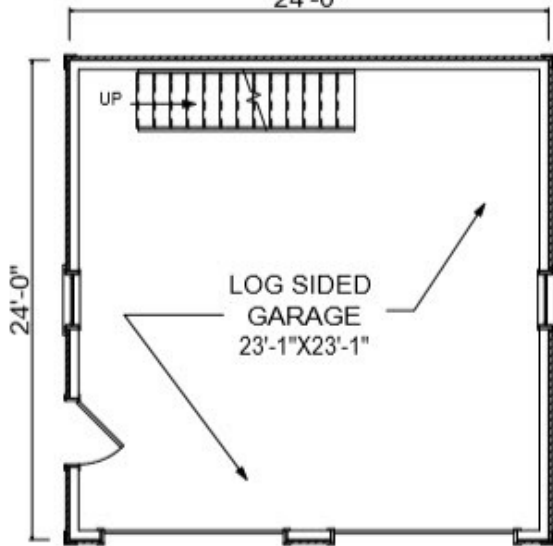

# Log Sided Gambrel Garage

Sq. Ft.: 1066  
Size: 24'Wx24'L

FRONT

LEFT

REAR

RIGHT

24'-0"

24'-0"

FIRST FLOOR

SECOND FLOOR