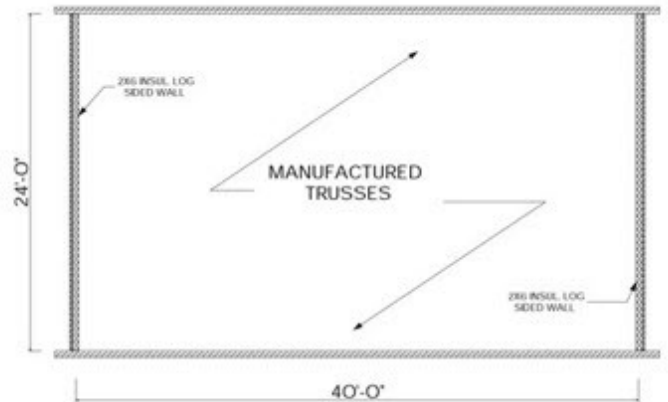

# The Little Wilson

Sq. Ft.: 998  
Size: 40'Wx24'L  
Baths: 1  
Bedrooms: 3

FRONT

LEFT

REAR

RIGHT

FIRST FLOOR

SECOND FLOOR