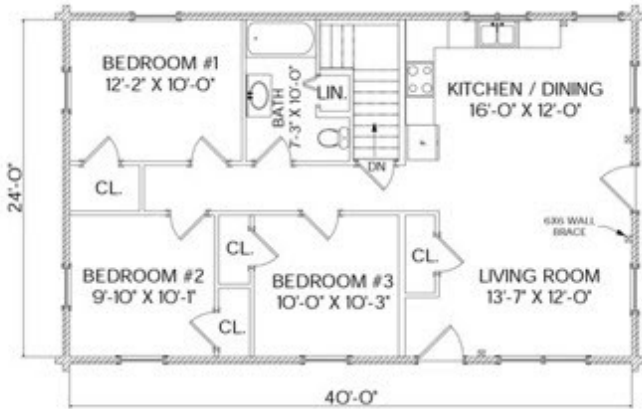

# The Little Wilson

Sq. Ft.: 998  
Size: 40'Wx24'L  
Baths: 1  
Bedrooms: 3

FRONT

LEFT

REAR

RIGHT

FIRST FLOOR

SECOND FLOOR