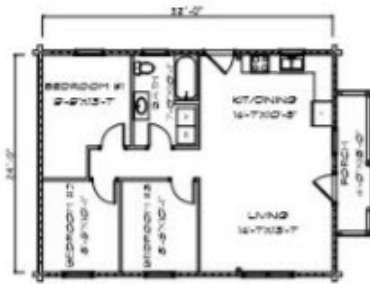

Lil' Wilson Pond

Sq. Ft: 801
Size: 32x24
Baths: 1
Bedrooms: 3

FRONT

LEFT

REAR

RIGHT

FIRST FLOOR

SECOND FLOOR