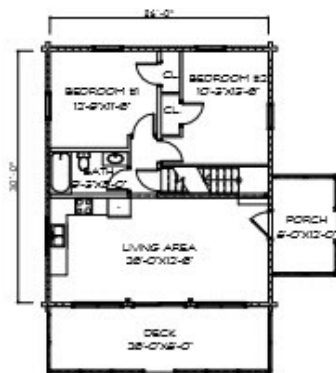

Lakeside

Sq. Ft: 1221
Size: 26x30
Baths: 1
Bedrooms: 2

FRONT

LEFT

REAR

RIGHT

FIRST FLOOR

SECOND FLOOR