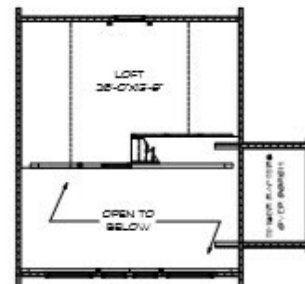

Lakeside

Sq. Ft: 1221
Size: 26x30
Baths: 1
Bedrooms: 2

FRONT

LEFT

REAR

RIGHT

FIRST FLOOR

SECOND FLOOR