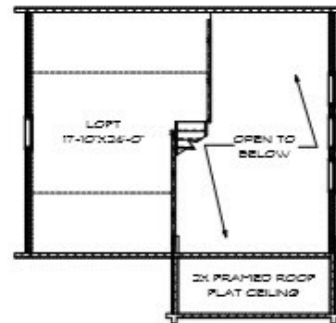

Jordan Pond

Sq. Ft: 1138
Size: 30x24
Baths: 1
Bedrooms: 2

FRONT

LEFT

REAR

RIGHT

FIRST FLOOR

SECOND FLOOR