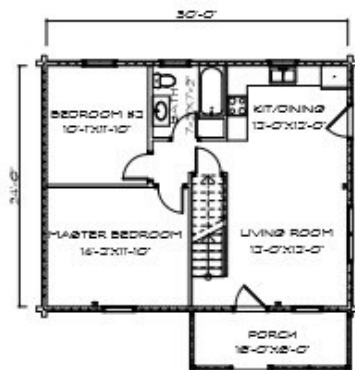

Jordan Pond

Sq. Ft: 1138
Size: 30x24
Baths: 1
Bedrooms: 2

FRONT

LEFT

REAR

RIGHT

FIRST FLOOR

SECOND FLOOR