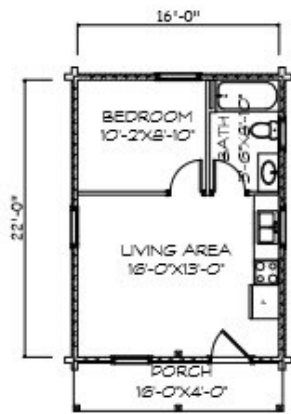

# Hunter

Sq. Ft: 375  
Size: 16x22  
Baths: 1  
Bedrooms: 1

FRONT

LEFT

REAR

RIGHT

FIRST FLOOR

SECOND FLOOR