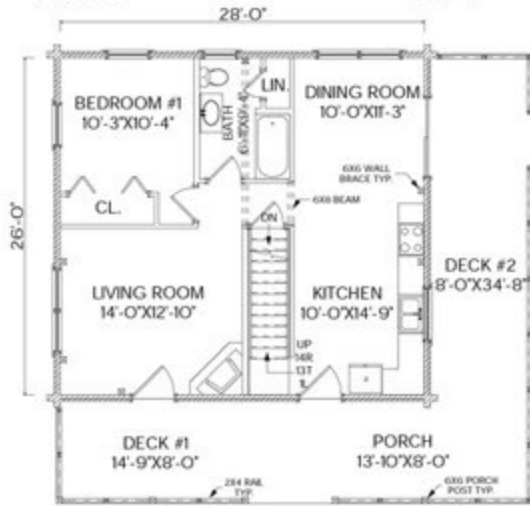

The Hideaway

Sq. Ft.: 1,176
 Size: 28'Wx26'L
 Baths: 1
 Bedrooms: 2

FRONT

LEFT

REAR

RIGHT

FIRST FLOOR

SECOND FLOOR