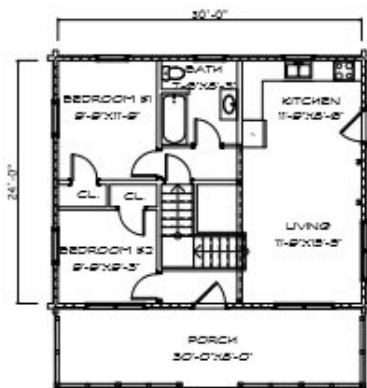

Haven

Sq. Ft: 1095
Size: 30x24
Baths: 1
Bedrooms: 2

FRONT

LEFT

REAR

RIGHT

FIRST FLOOR

SECOND FLOOR