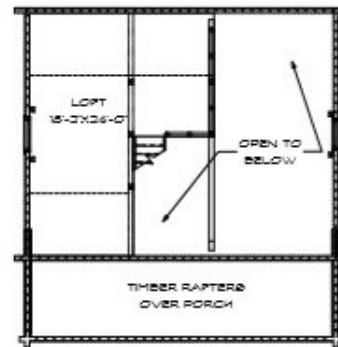

Haven

Sq. Ft: 1095
Size: 30x24
Baths: 1
Bedrooms: 2

FRONT

LEFT

REAR

RIGHT

FIRST FLOOR

SECOND FLOOR