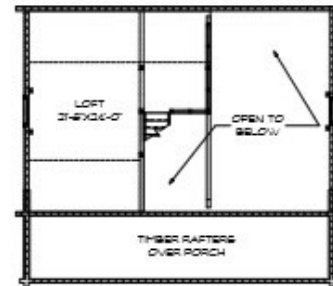

Haven II

Sq. Ft: 1326
Size: 36x24
Baths: 2
Bedrooms: 1

FRONT

LEFT

REAR

RIGHT

FIRST FLOOR

SECOND FLOOR