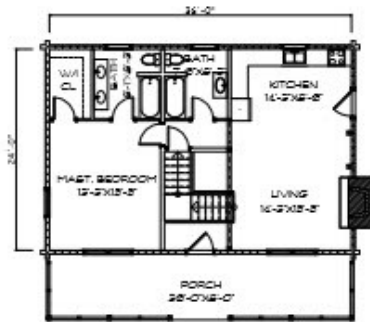

Haven II

Sq. Ft: 1326
Size: 36x24
Baths: 2
Bedrooms: 1

FRONT

LEFT

REAR

RIGHT

FIRST FLOOR

SECOND FLOOR