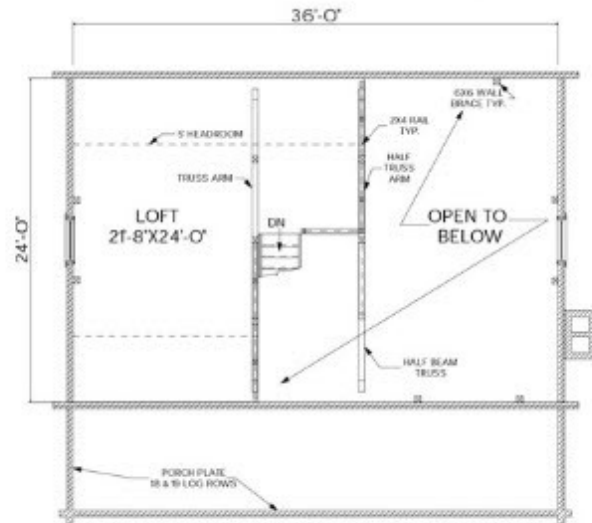

The Haven II

Sq. Ft.: 1,249
 Size: 36'Wx24'L
 Baths: 2
 Bedrooms: 1

FRONT

LEFT

REAR

RIGHT

FIRST FLOOR

SECOND FLOOR