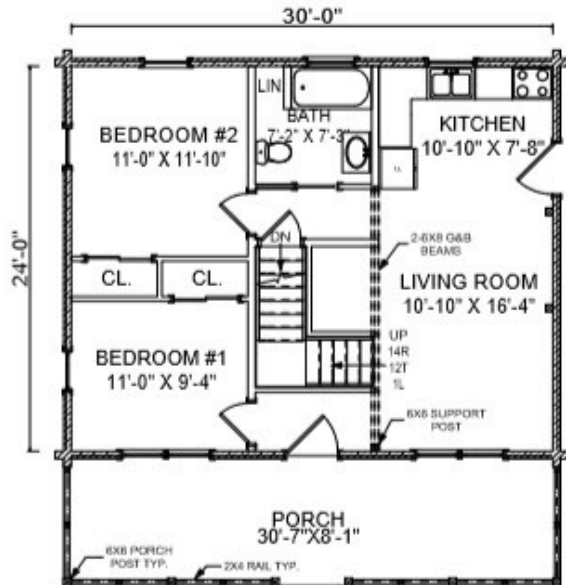

The Haven

Sq. Ft.: 1,114
 Size: 30'Wx24'L
 Baths: 1
 Bedrooms: 2

FRONT

LEFT

REAR

RIGHT

FIRST FLOOR

SECOND FLOOR