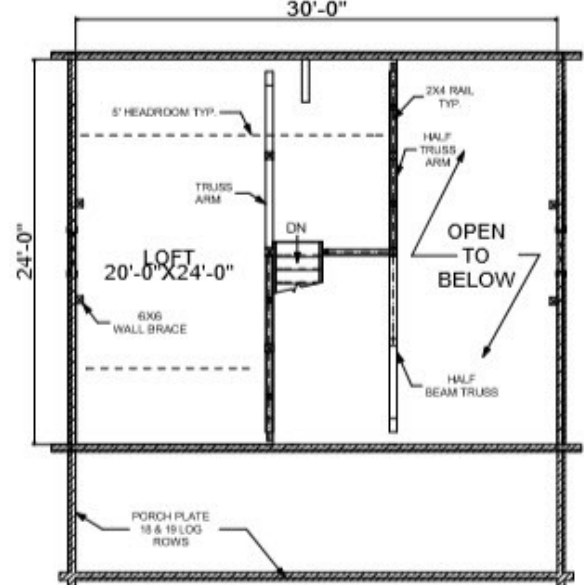

The Haven

Sq. Ft.: 1,114
 Size: 30'Wx24'L
 Baths: 1
 Bedrooms: 2

FRONT

LEFT

REAR

RIGHT

FIRST FLOOR

SECOND FLOOR