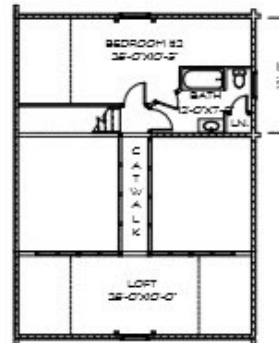

Harrington

Sq. Ft: 1505
 Size: 28x28
 Baths: 2
 Bedrooms: 2

FRONT

LEFT

REAR

RIGHT

FIRST FLOOR

SECOND FLOOR