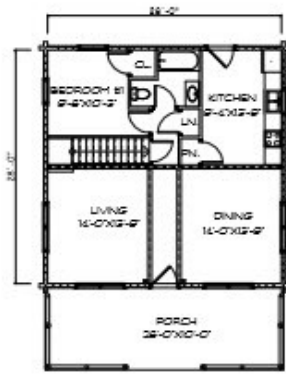

Harrington

Sq. Ft: 1505
 Size: 28x28
 Baths: 2
 Bedrooms: 2

FRONT

LEFT

REAR

RIGHT

FIRST FLOOR

SECOND FLOOR