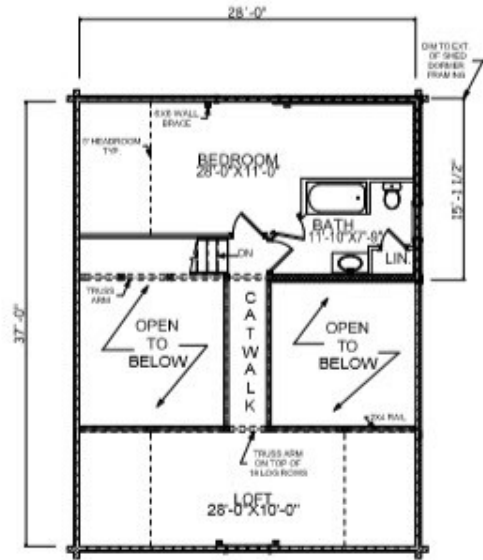

The Harrington

Sq. Ft.: 1,487
 Size: 28'Wx37'L
 Baths: 2
 Bedrooms: 2

FRONT

LEFT

REAR

RIGHT

FIRST FLOOR

SECOND FLOOR