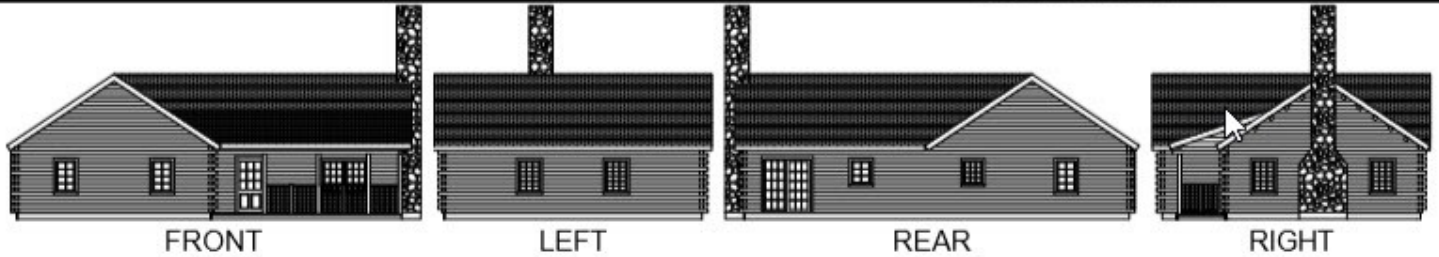

The Greenville

Sq. Ft.: 1,391
Size: 48'Wx32'L
Baths: 2
Bedrooms: 3

FIRST FLOOR

SECOND FLOOR