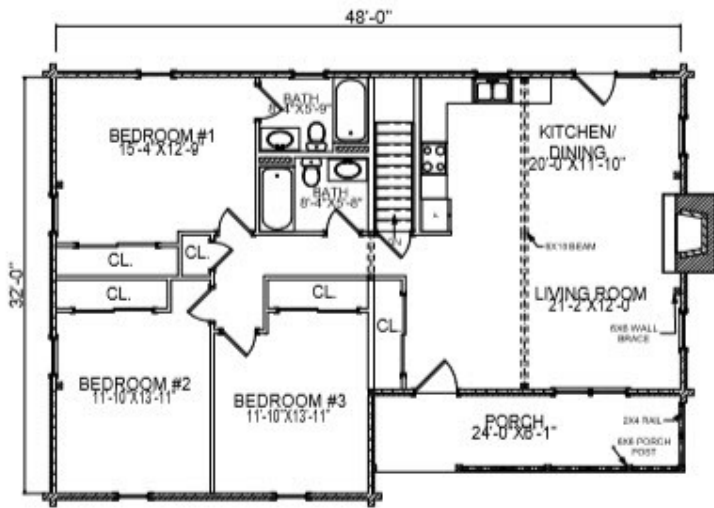

The Greenville

Sq. Ft.: 1,391
Size: 48'Wx32'L
Baths: 2
Bedrooms: 3

FIRST FLOOR

SECOND FLOOR