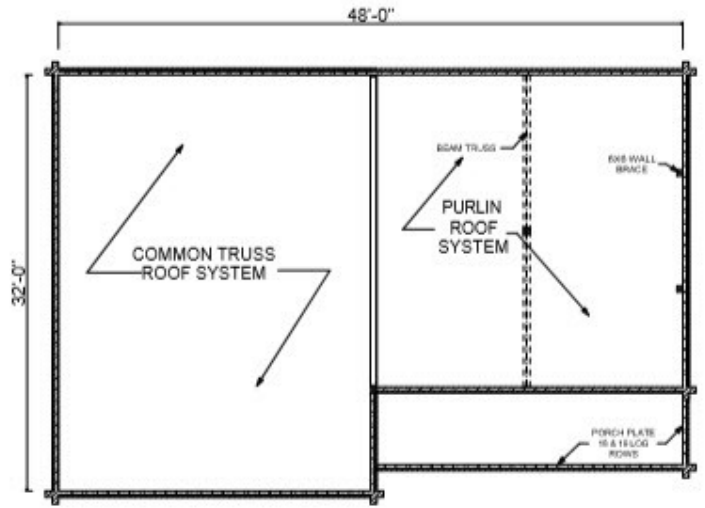

The Greenville

Sq. Ft.: 1,391
Size: 48'Wx32'L
Baths: 2
Bedrooms: 3

FIRST FLOOR

SECOND FLOOR