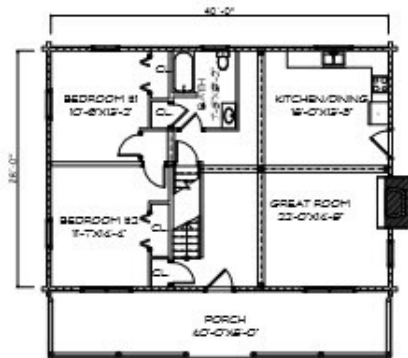

# Deerview

Sq. Ft: 1914  
Size: 40X28  
Baths: 2  
Bedrooms: 3

FRONT

LEFT

REAR

RIGHT

FIRST FLOOR

SECOND FLOOR