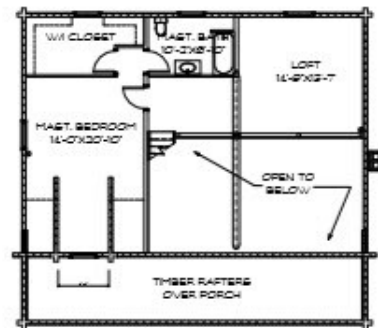

# Deerview

Sq. Ft: 1914  
Size: 40X28  
Baths: 2  
Bedrooms: 3

FRONT

LEFT

REAR

RIGHT

FIRST FLOOR

SECOND FLOOR