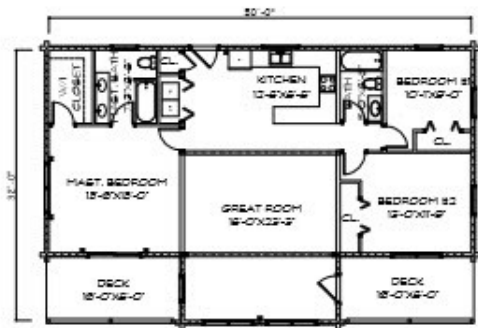

# Cumberland

Sq. Ft: 1392  
Size: 50x32  
Baths: 2  
Bedrooms: 3

FRONT

LEFT

REAR

RIGHT

FIRST FLOOR

SECOND FLOOR