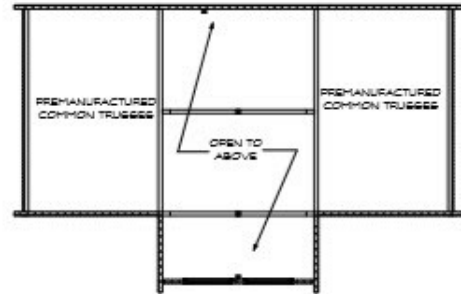

# Cumberland

Sq. Ft: 1392  
Size: 50x32  
Baths: 2  
Bedrooms: 3

FRONT

LEFT

REAR

RIGHT

FIRST FLOOR

SECOND FLOOR