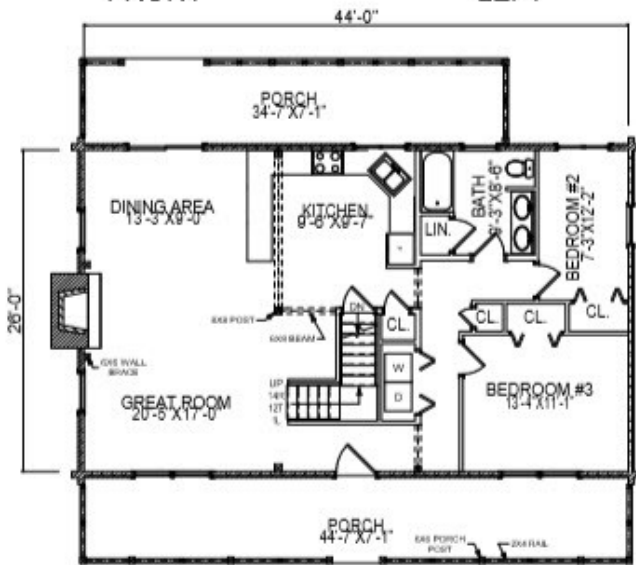

# The Charleston

Sq. Ft.: 1,822  
 Size: 44'Wx26'L  
 Baths: 2  
 Bedrooms: 3

FRONT

LEFT

REAR

RIGHT

FIRST FLOOR

SECOND FLOOR