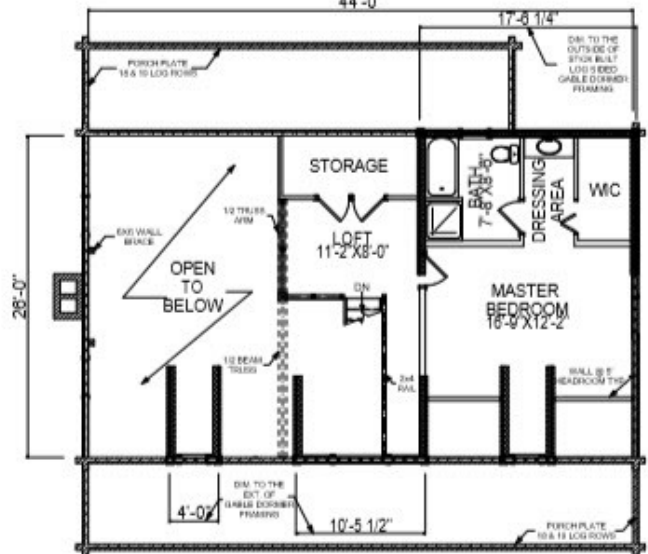

# The Charleston

Sq. Ft.: 1,822  
 Size: 44'Wx26'L  
 Baths: 2  
 Bedrooms: 3

FRONT

LEFT

REAR

RIGHT

FIRST FLOOR

SECOND FLOOR