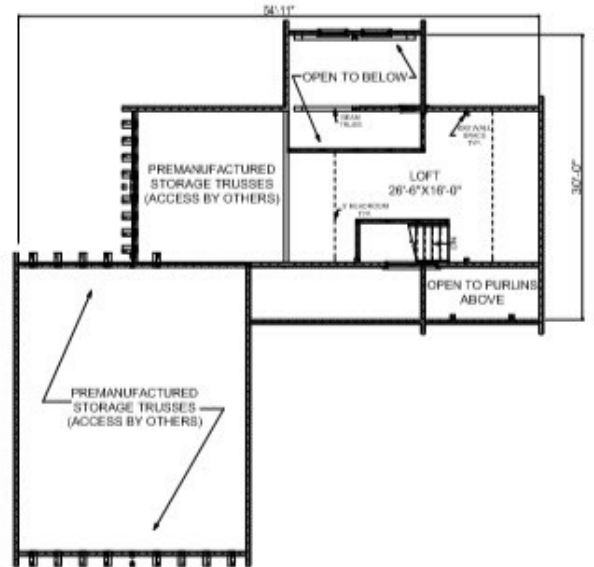

The Barren

Sq. Ft.: 1,387
 Size: 54'11"Wx30'L
 Baths: 2
 Bedrooms: 1

FRONT

LEFT

REAR

RIGHT

FIRST FLOOR

SECOND FLOOR