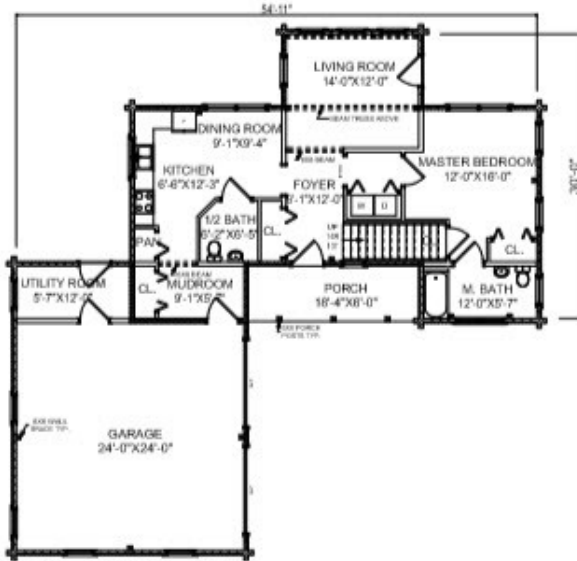

The Barren

Sq. Ft.: 1,387
 Size: 54'11"Wx30'L
 Baths: 2
 Bedrooms: 1

FRONT

LEFT

REAR

RIGHT

FIRST FLOOR

SECOND FLOOR