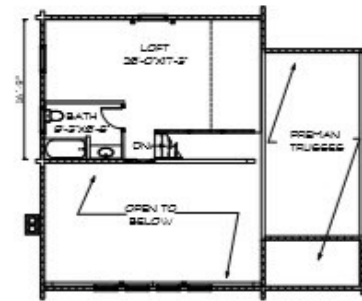

# Ashville

Sq. Ft: 1538  
Size: 38X32  
Baths: 2  
Bedrooms: 3

FRONT

LEFT

REAR

RIGHT

FIRST FLOOR

SECOND FLOOR