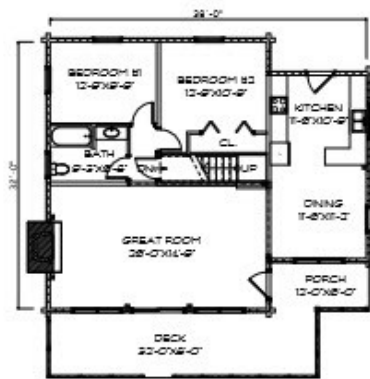

# Ashville

Sq. Ft: 1538  
Size: 38X32  
Baths: 2  
Bedrooms: 3

FRONT

LEFT

REAR

RIGHT

FIRST FLOOR

SECOND FLOOR