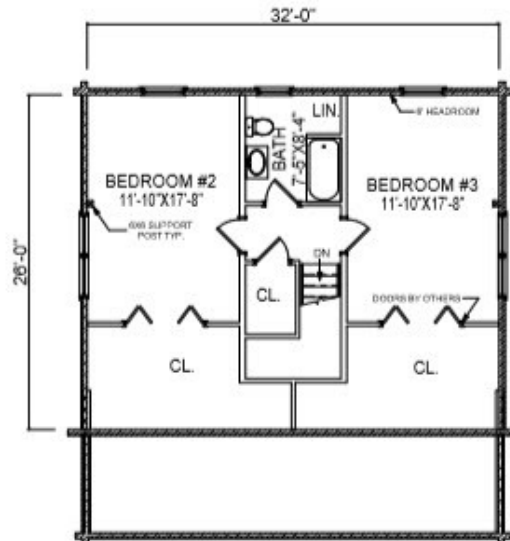

The Appalachain

Sq. Ft.: 1,698
Size: 32'Wx26'L
Baths: 2
Bedrooms: 3

FRONT

LEFT

REAR

RIGHT

FIRST FLOOR

SECOND FLOOR